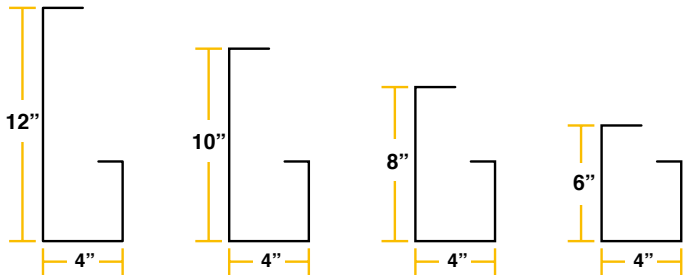

EXTRUSION HEIGHT