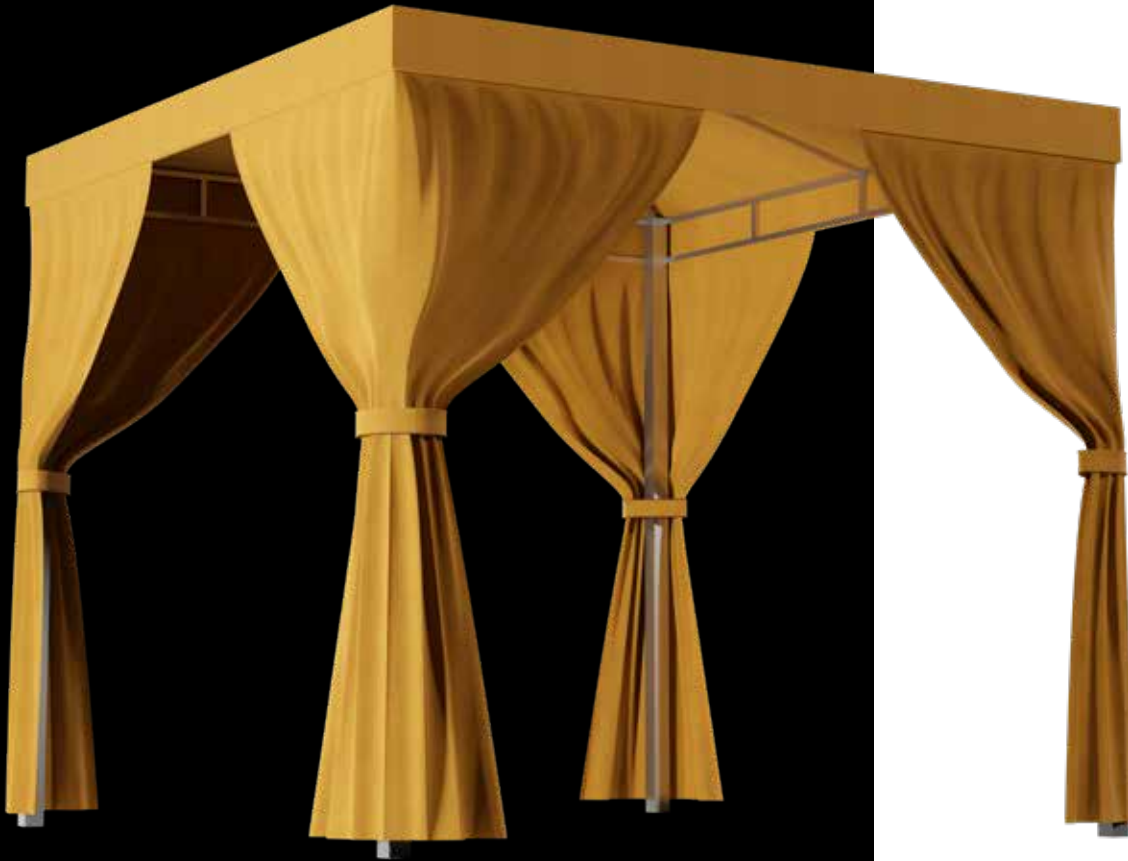

601-CABANA

ALUMINUM FRAME COVERED
WITH FABRIC

SOLID METAL

DESCRIPTION

These aluminum and fabric structures are typically found pool side although have also been used for covered areas in schools.

1 - Model	<input type="checkbox"/>	601	·	Capana
2 - Curtains	<input type="checkbox"/>	1	·	Yes
		2	·	No